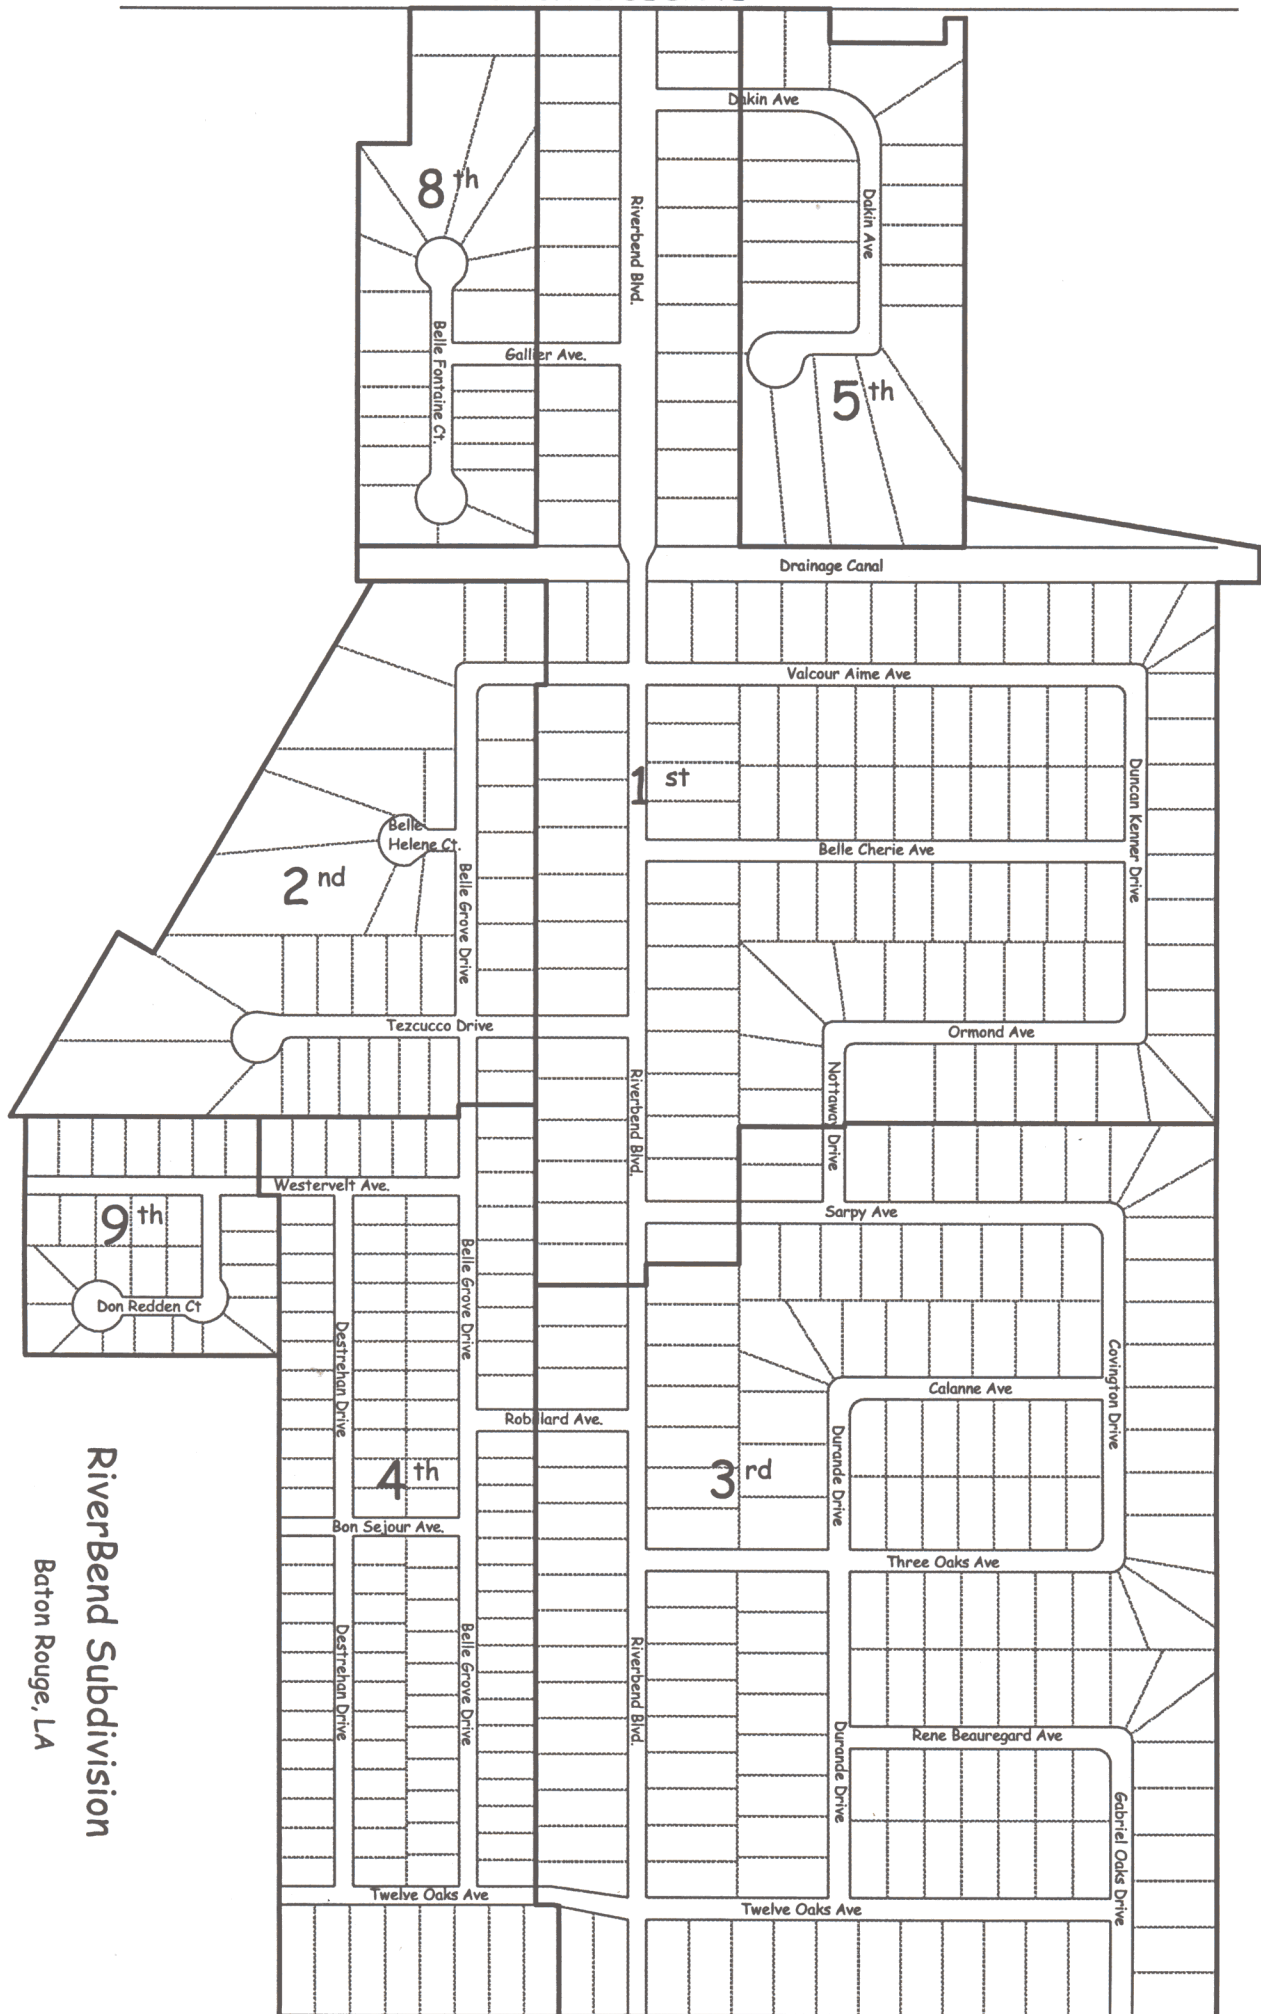

BRIGHTSIDE DRIVE

River Bend Subdivision

Baton Rouge, LA